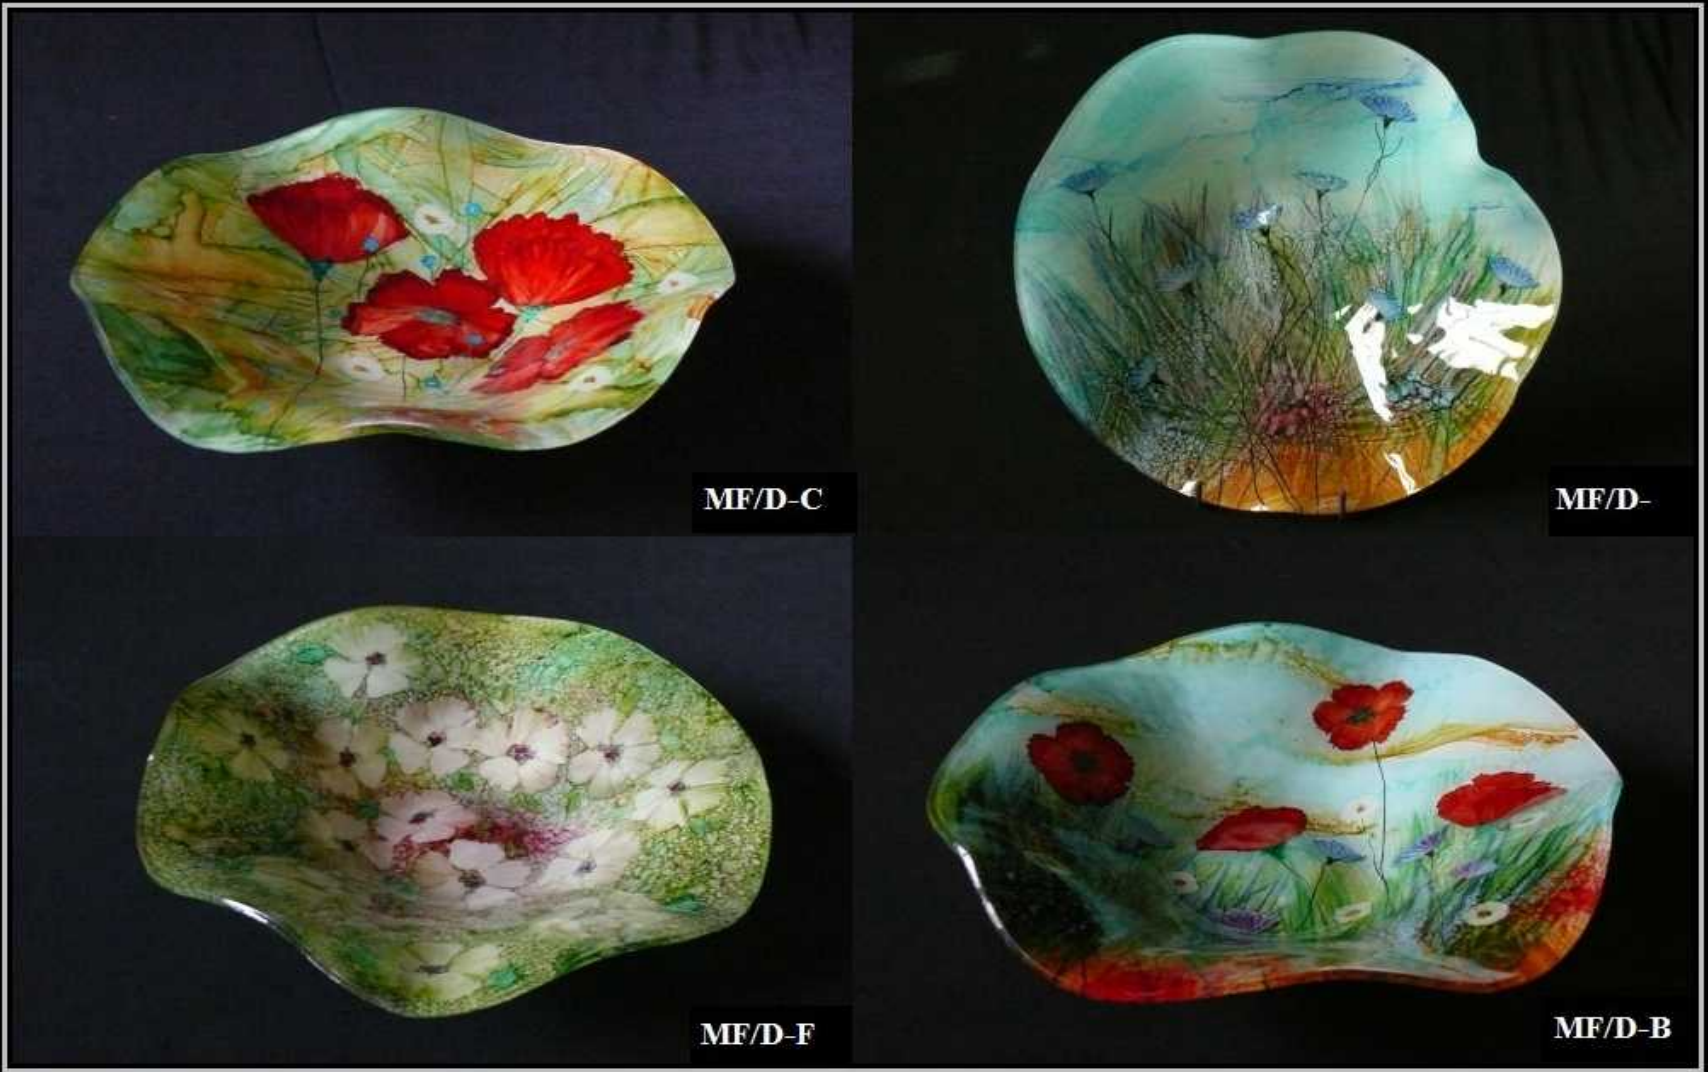

Hand Painted Bowls

Sets of hand painted large bowls:

Hand Painted Bowls

Sets of hand painted medium bowls series "Fantasy":

Hand Painted Bowls

Sets of hand painted medium bowls series "Fantasy":

MF/D-C

MF/D-

MF/D-F

MF/D-B

1 x Large bowl MD - Size
1 x Medium bowl "Fantasy" MF - Diam. ~ 41 cm
Diam. ~33 cm