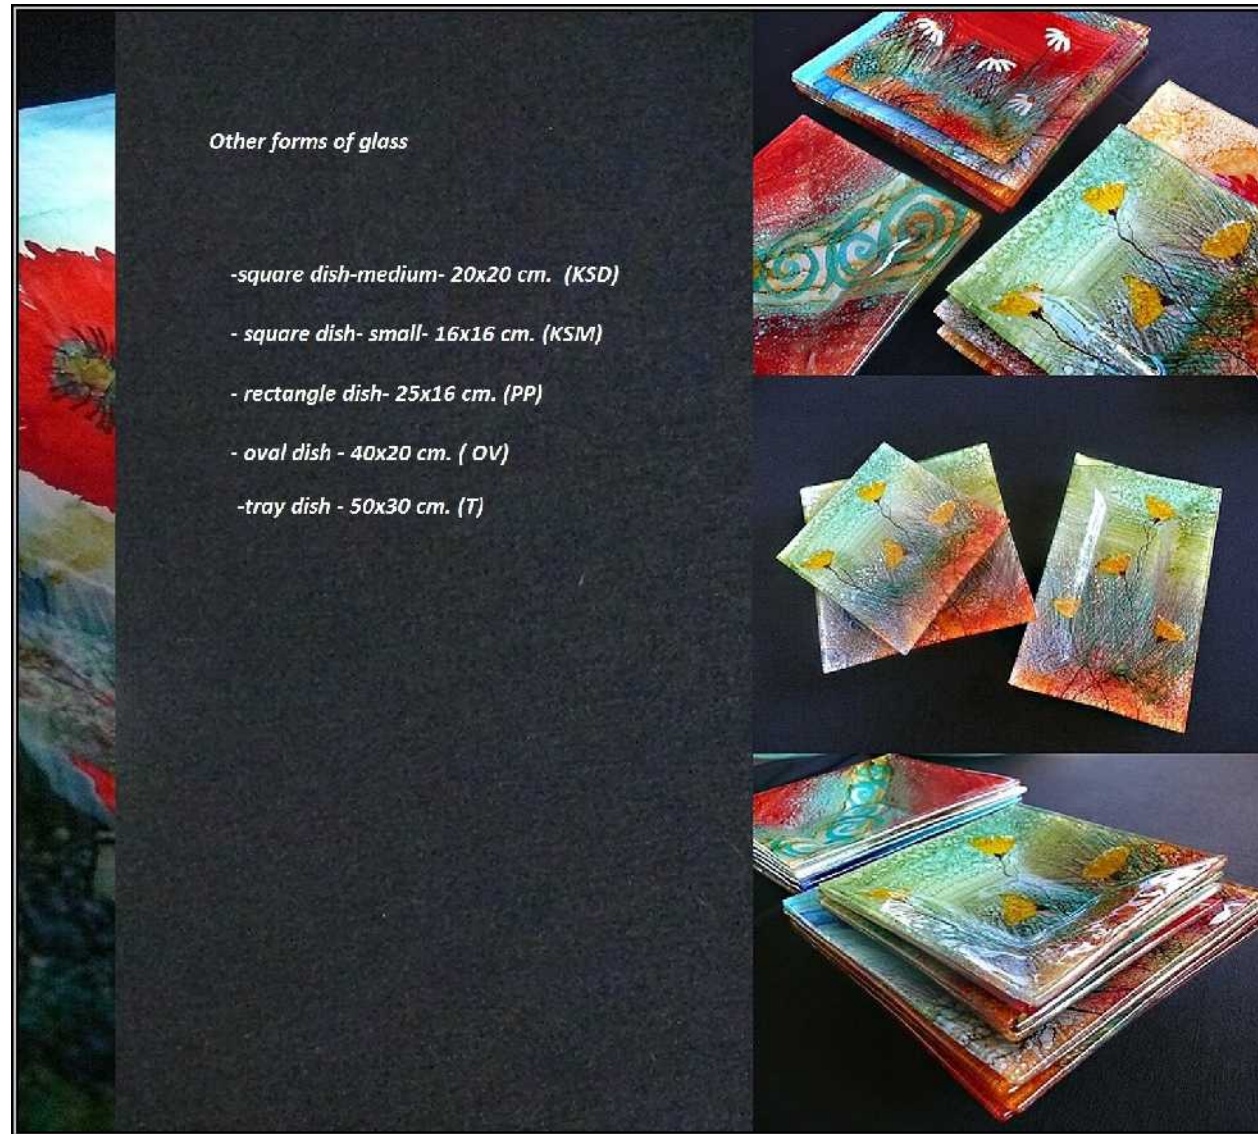

Hand Painted Plates

Types of hand painted dishes:

Item:

Square dish – medium (KSD) -

Square dish – small (KSM) -

Rectangle dish (PP) -

Oval dish (OV) -

Tray dish (T) -

Hand Painted Plates

Different examples of hand painted dishes:

Hand Painted Plates

Different examples of hand painted dishes: